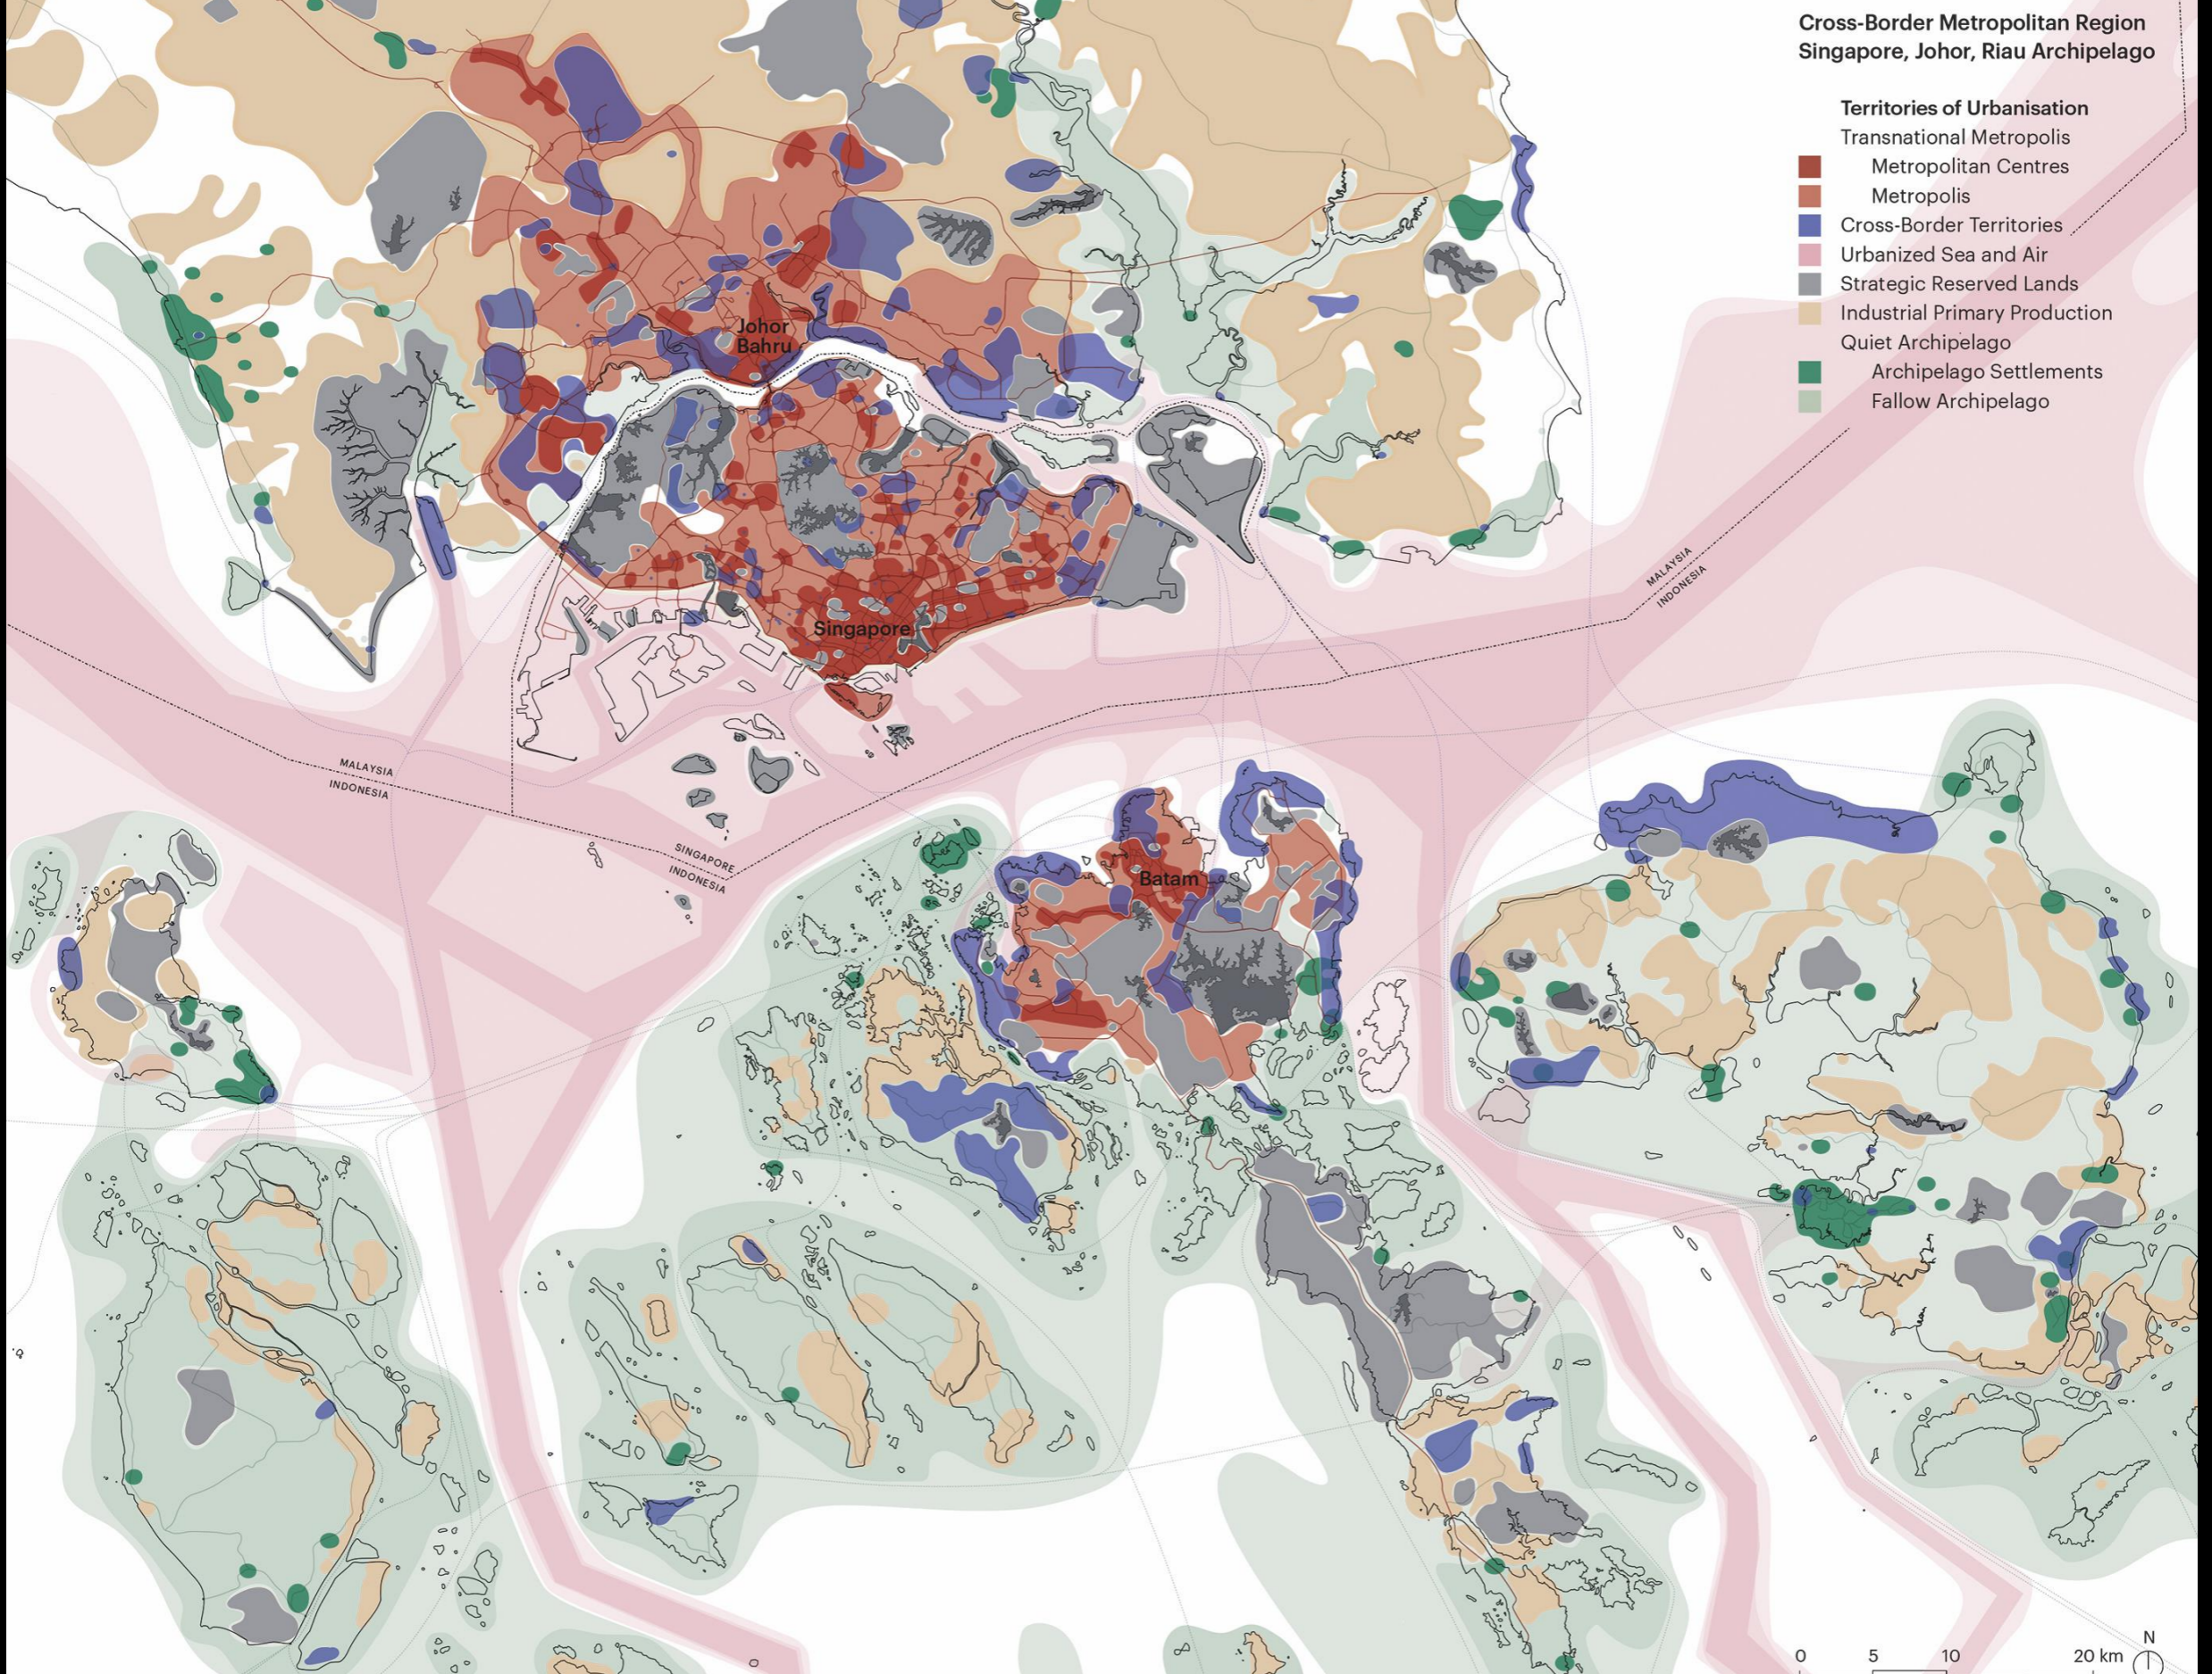

# Zentren und ihre Hinterhöfe

Bas Princen / Kampung and Fantasy Island – Singapore Strait

Bas Princen / Future theme park - Batam

Cross-Border Metropolitan Region  
Singapore, Johor, Riau Archipelago

Territories of Urbanisation

- Transnational Metropolis
- Metropolitan Centres
- Metropolis
- Cross-Border Territories
- Urbanized Sea and Air
- Strategic Reserved Lands
- Industrial Primary Production
- Quiet Archipelago
- Archipelago Settlements
- Fallow Archipelago