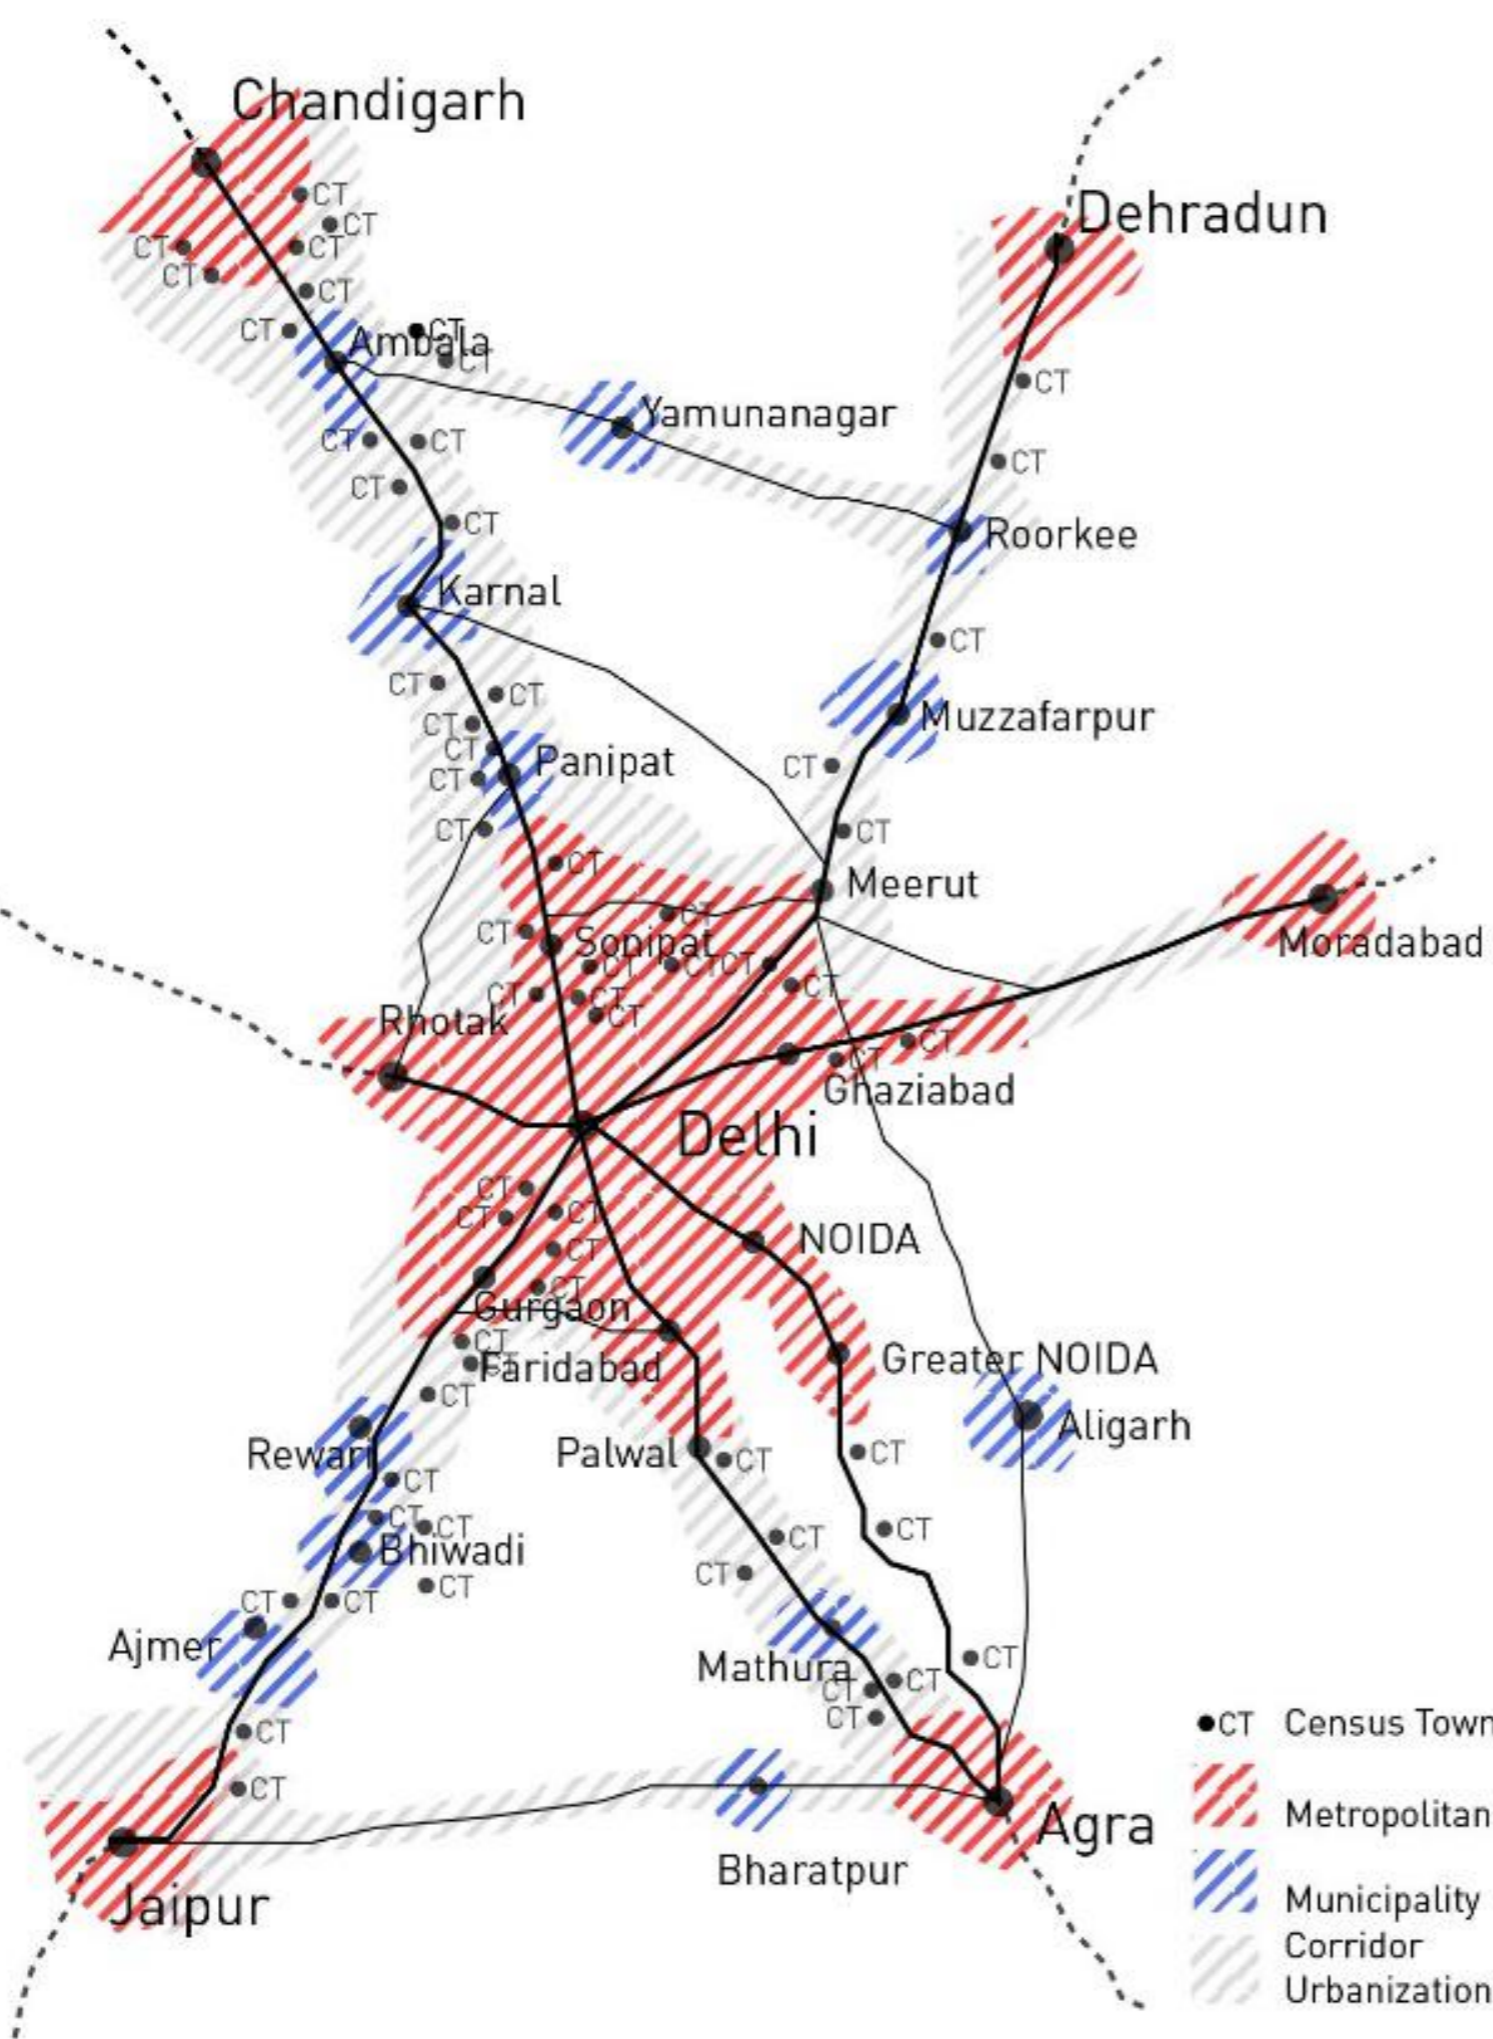

# Zentren und ihre Hinterhöfe

Bas Princen / Kampung and Fantasy Island – Singapore Strait

Bas Princen / Future theme park - Batam

Cross-Border Metropolitan Region  
Singapore, Johor, Riau Archipelago

Territories of Urbanisation

- Transnational Metropolis
- Metropolitan Centres
- Metropolis
- Cross-Border Territories
- Urbanized Sea and Air
- Strategic Reserved Lands
- Industrial Primary Production
- Quiet Archipelago
- Archipelago Settlements
- Fallow Archipelago

गोविन्द  
टायर पेन्चर

A person riding a motorcycle with a red taillight is driving through a large puddle in the center of the road.

A blue cart or rickshaw is parked on the right side of the street.

**Nitin Bathla:**  
**Corridor urbanization**  
**in Delhi**